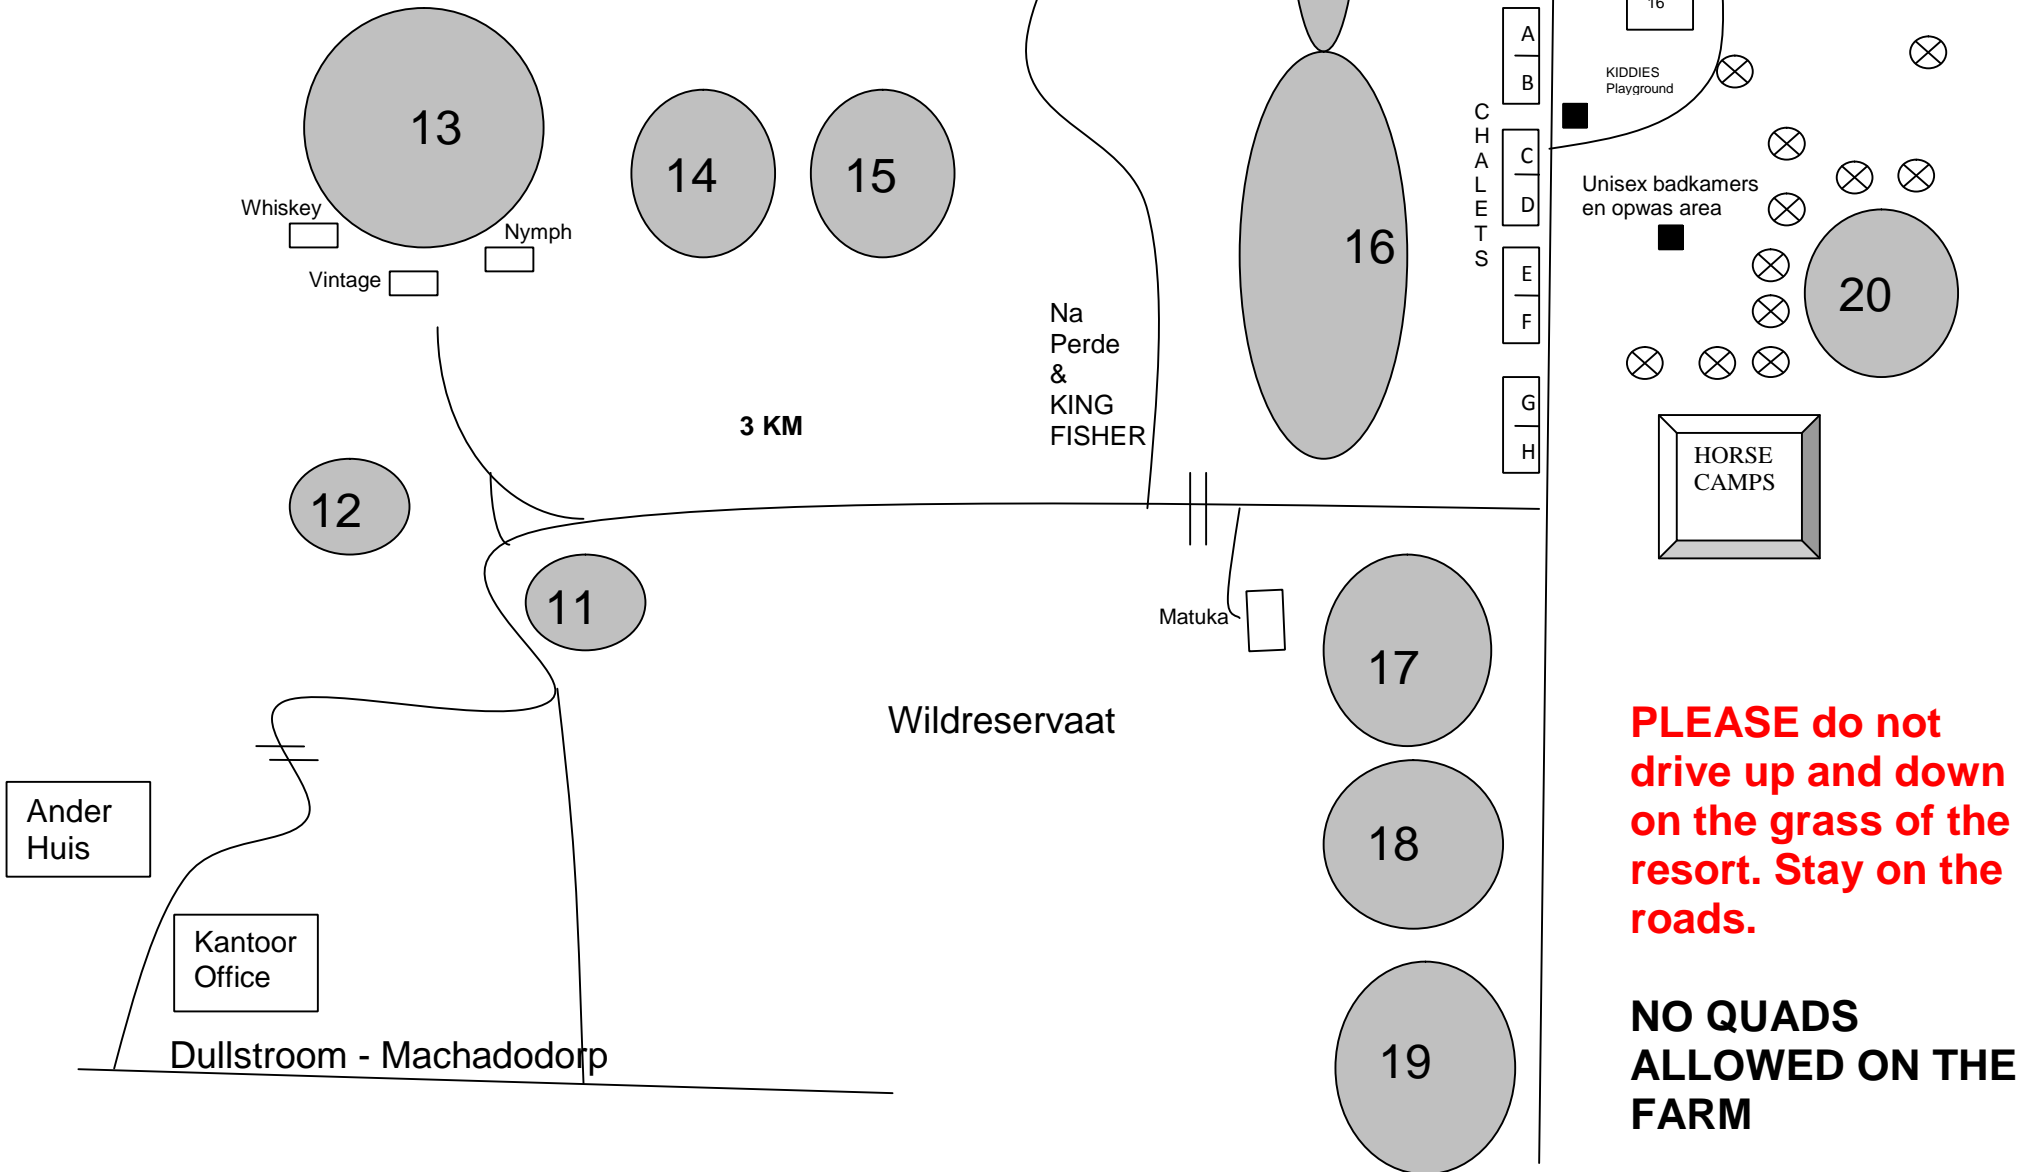

Elandskloof Forel Plaas – Damme en huisies
 Elandskloof Trout Farm – Dams and houses

PLEASE do not drive up and down on the grass of the resort. Stay on the roads.

NO QUADS ALLOWED ON THE FARM